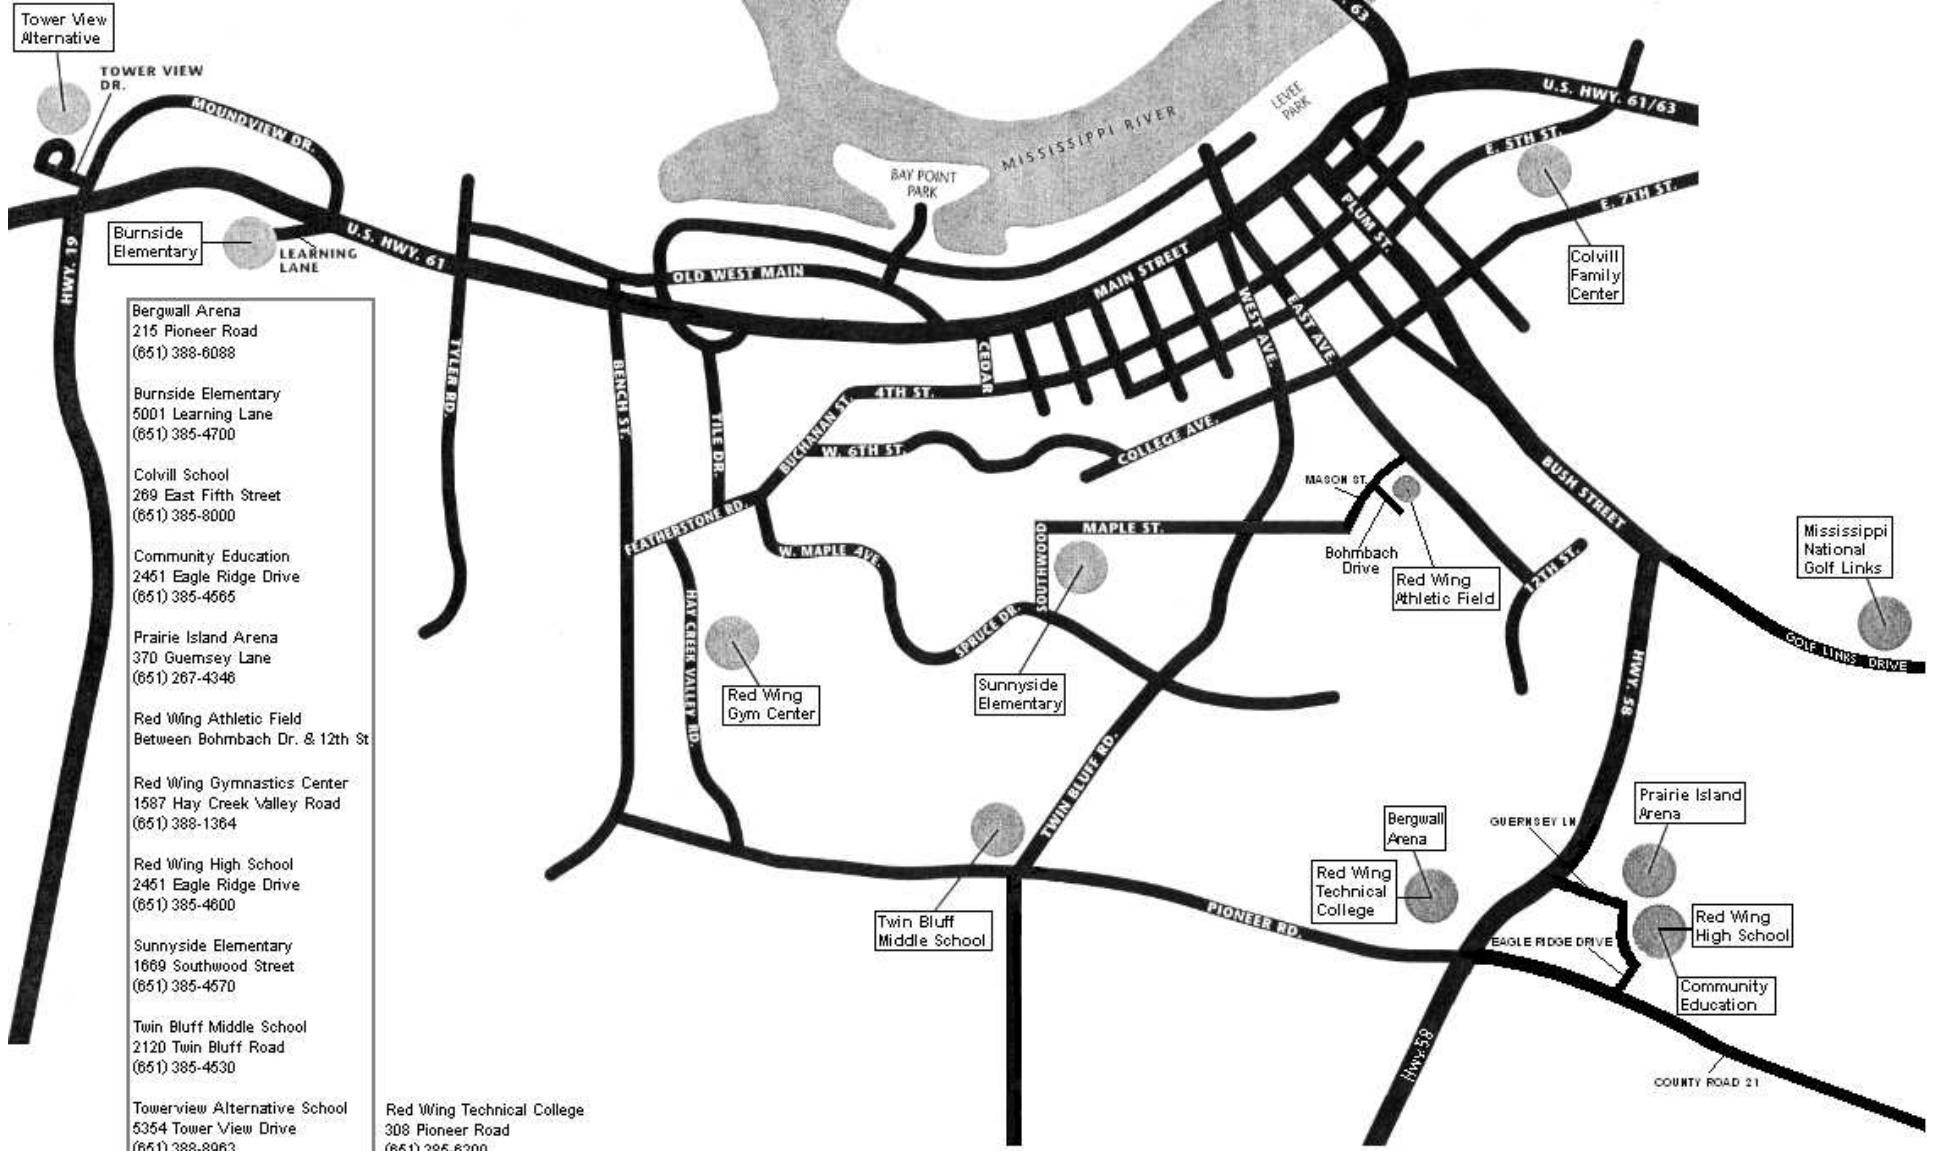

Red Wing School District #256 School Locations

- Bergwall Arena
  215 Pioneer Road
  (651) 388-6088
- Burnside Elementary
  5001 Learning Lane
  (651) 385-4700
- Colvill School
  269 East Fifth Street
  (651) 385-8000
- Community Education
  2451 Eagle Ridge Drive
  (651) 385-4666
- Prairie Island Arena
  370 Guernsey Lane
  (651) 267-4346
- Red Wing Athletic Field
  Between Bohmbach Dr. & 12th St
- Red Wing Gymnastics Center
  1587 Hay Creek Valley Road
  (651) 388-1364
- Red Wing High School
  2451 Eagle Ridge Drive
  (651) 385-4600
- Sunnyside Elementary
  1669 Southwood Street
  (651) 385-4570
- Twin Bluff Middle School
  2120 Twin Bluff Road
  (651) 385-4530
- Towerview Alternative School
  5354 Tower View Drive
  (651) 388-8963

Red Wing Technical College
308 Pioneer Road
(651) 385-6300